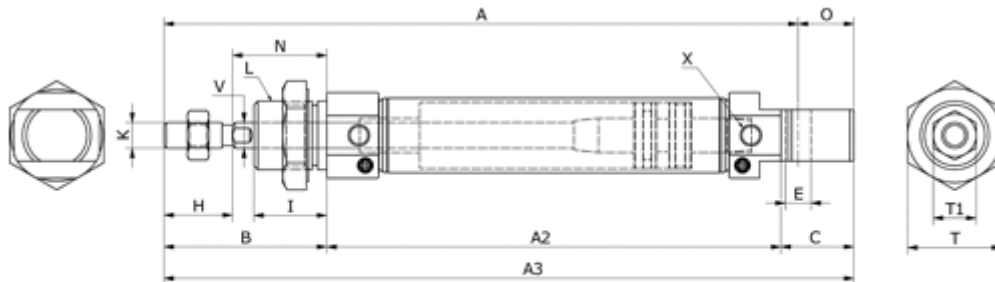

# Data Sheet

Article number: 58MIC20S0160CAG

Description: Cylinder MIC-20x160-S-CA-G, Ø20x160  
Double acting with cushin type - port 1/8"

## Measures

A	= 115	I	= 20	V	= 8
A2	= 62	K	= M8x1,25	X	= 1/8"
A3	= 126	L	= M22x1,5		
B	= 44	N	= 24		
Bore diameter	= 20	O	= 11		
C	= 20	Stroke	= 160		
E	= 8	T	= 12		
HS	= 20	T1	= 29		